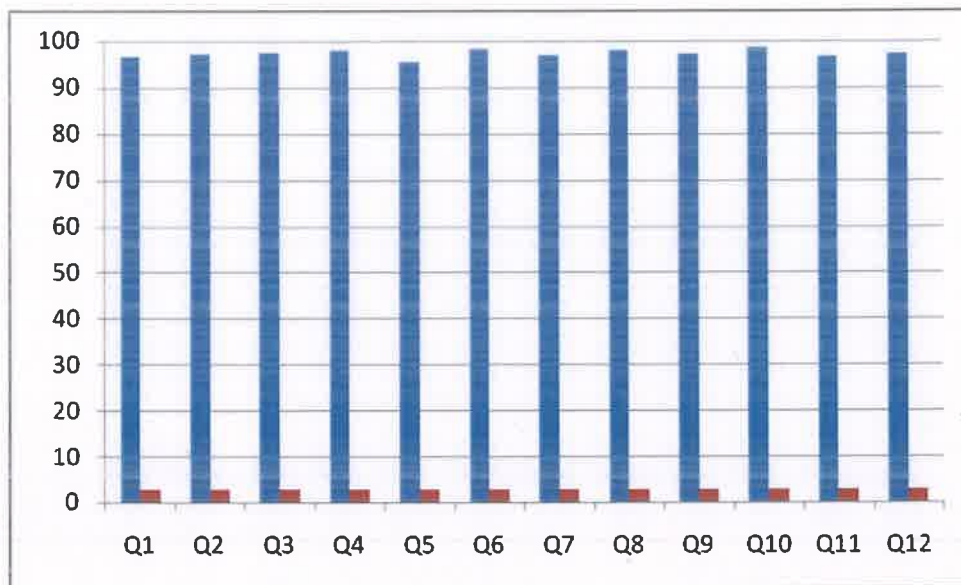

PARENTS FEEDBACK - CHART

ACADEMIC YEAR 2022-2023

Percentage 3-Scale

Prof. Dr. V. Duraisamy, M.E., Ph.D., FIET
PRINCIPAL
The Kavery Engineering College
Mecheri, Salem - 636 453.

The Kavery Engineering College