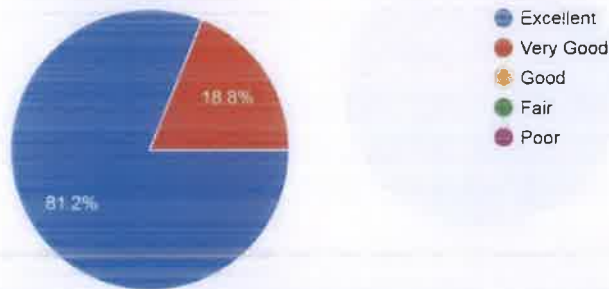

EMPLOYERS FEEDBACK ANALYSICS (2023-2024)

1. Our graduates exhibit Strong technical skills and domain expertise.

85 responses

Excellent	Very Good	Good	Fair	Poor
69	16	0	0	0

2. Our graduates exhibit Good communication and interpersonal skills.