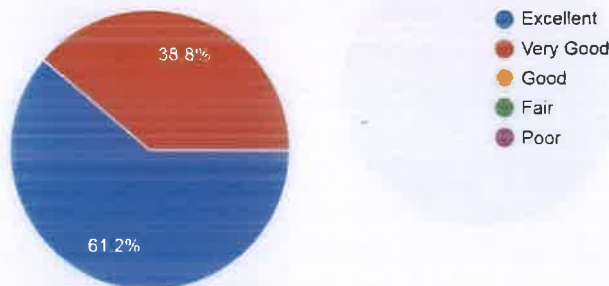

Excellent	Very Good	Good	Fair	Poor
52	33	0	0	0