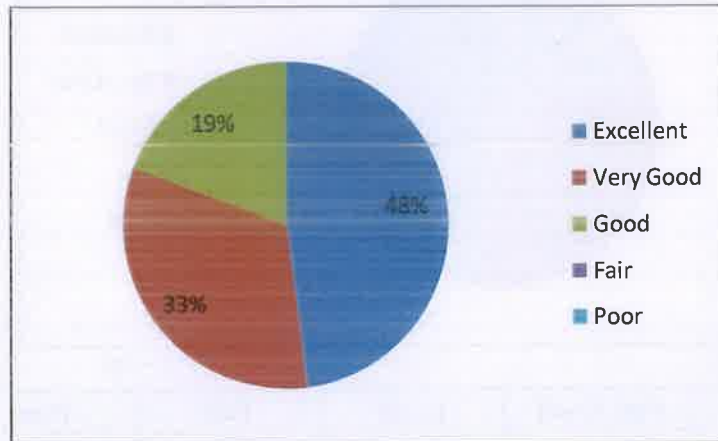

Excellent	Very Good	Good	Fair	Poor
22	20	10	0	0

Prof. Dr.V.Duraisamy, M.E., Ph.D., FIE
PRINCIPAL

The Kavery Engineering College
Mecheri, Salem - 636 453.