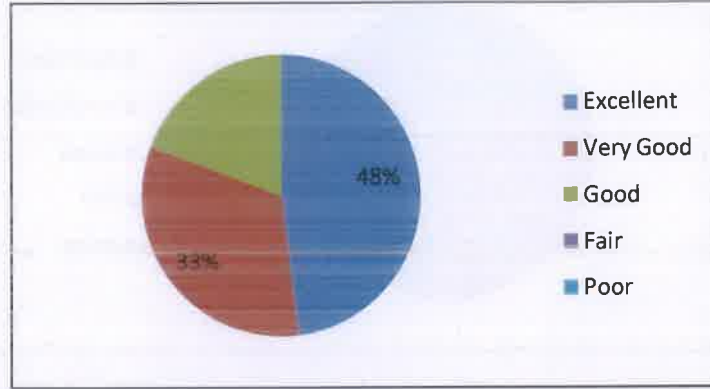

PARENTS FEEDBACK ANALYSICS (2023-2024)

1. How would you rate the infrastructure of the college?

கல்லூரியின் உள்கட்டமைப்பை எப்படி மதிப்பிடுவீர்கள்?

Excellent	Very Good	Good	Fair	Poor
30	22	0	0	0

2. What is your assessment of the security arrangements and safety measures in the college?