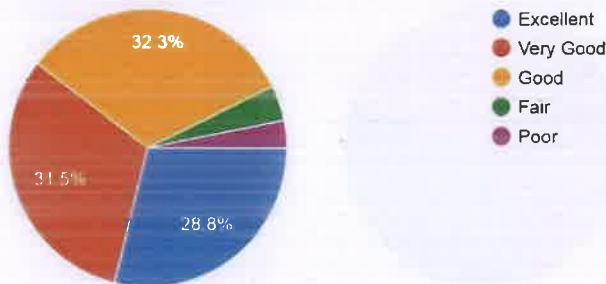

Excellent	Very Good	Good	Fair	Poor
550	533	624	85	68

16. Co and Extra Curricular (sports & games) facilities give good opportunities to explore themselves.

1,860 responses

Excellent	Very Good	Good	Fair	Poor
536	586	601	77	60