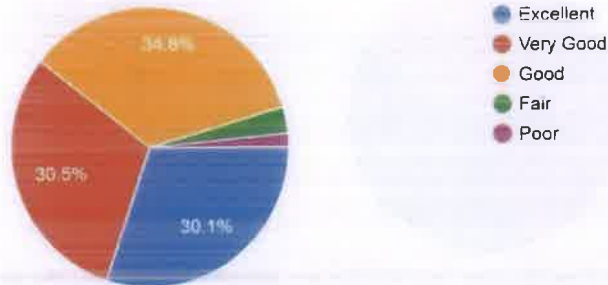

The Kavery Engineering College

Mecheri, Salem Dt, Tamilnadu- 636 453.

(Approved by AICTE, New Delhi & Affiliated to Anna University)

An ISO 9001:2015 certified Institution and accredited by NAAC with A+ grade.

13. Library has vast resources with good number of text and reference books and additional books for competitive exams.

1,860 responses

Excellent	Very Good	Good	Fair	Poor
560	567	647	57	29

14. Digital Library has eBooks, e-Journals and virtual labs which enhances ICT learning.

1,860 responses