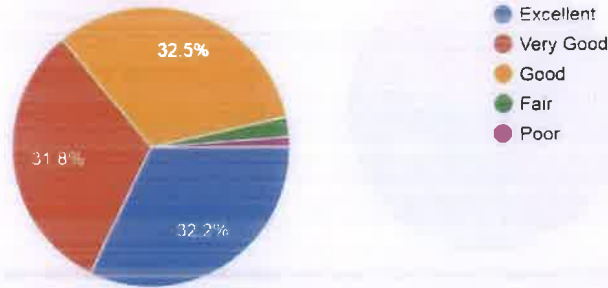

9. Value added programs are conducted one in each year to improve student knowledge and skills towards their employability.

1,860 responses

Excellent	Very Good	Good	Fair	Poor
599	592	605	43	21

10. Teachers practice Outcome Based Education and achieve Course and Program outcomes towards students' knowledge, skills and behavior.