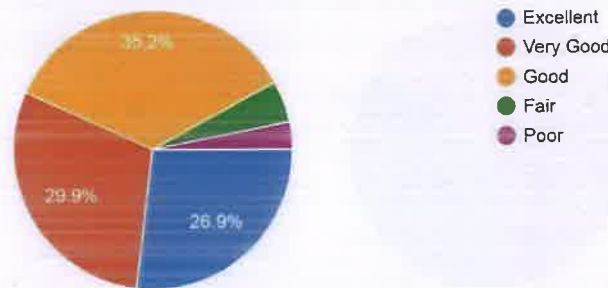

Excellent	Very Good	Good	Fair	Poor
500	556	654	91	59