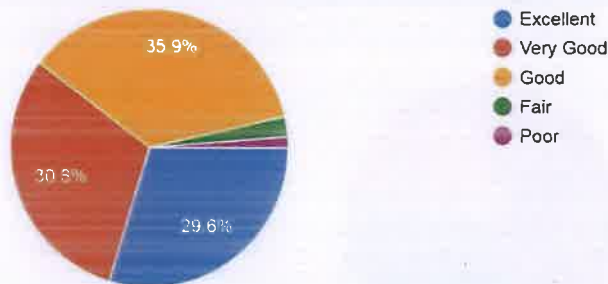

Excellent	Very Good	Good	Fair	Poor
570	604	610	54	22

12. Library ambience is good for informal and self-learning.

1,860 responses

Excellent	Very Good	Good	Fair	Poor
551	573	668	44	24