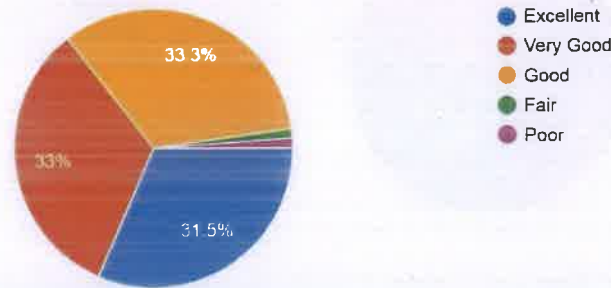

Excellent	Very Good	Good	Fair	Poor
586	613	619	21	21