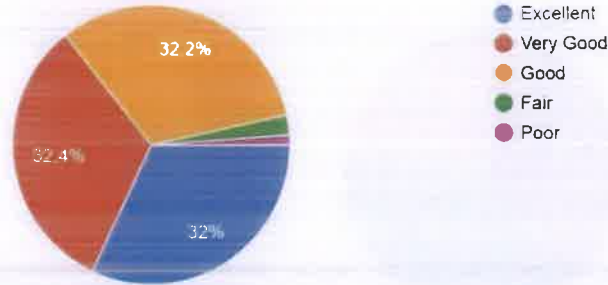

The Kavery Engineering College

Mecheri, Salem Dt, Tamilnadu- 636 453.

(Approved by AICTE, New Delhi & Affiliated to Anna University)

An ISO 9001:2015 certified Institution and accredited by NAAC with A+ grade.

3. Teachers mentor students on regular basis to improve not only the academic performance but motivate to participate in co-curricular and extra-curricular activities.

1,860 responses