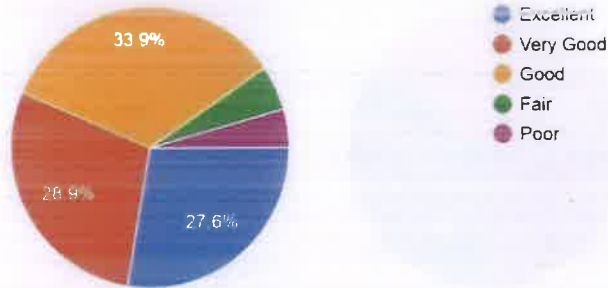

The Kavery Engineering College

Mecheri, Salem Dt, Tamilnadu- 636 453.

(Approved by AICTE, New Delhi & Affiliated to Anna University)

An ISO 9001:2015 certified Institution and accredited by NAAC with A+ grade.

17. Canteen, Mess, Dinning and Hostel Facilities are adequate and hygienic.

1,860 responses

Excellent	Very Good	Good	Fair	Poor
514	538	630	96	82

18. Quality, Clean drinking water is available.

1,860 responses