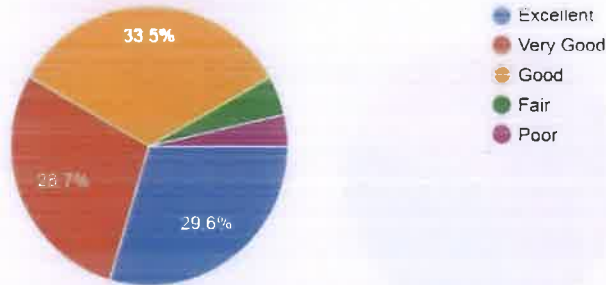

The Kavery Engineering College

Mecheri, Salem Dt, Tamilnadu- 636 453.

(Approved by AICTE, New Delhi & Affiliated to Anna University)

An ISO 9001:2015 certified Institution and accredited by NAAC with A+ grade.

15. High speed Internet facilities are available in the Campus.

1,860 responses