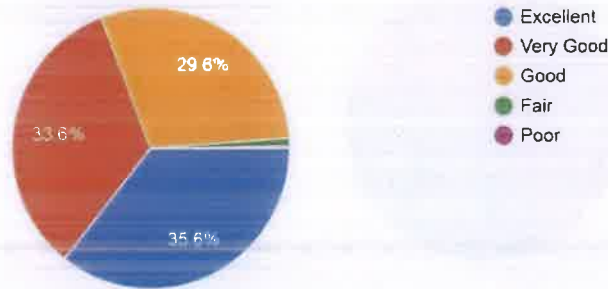

STUDENTS FEEDBACK ANALYSICS (2023-2024)

1. Teachers cover the syllabus with clear explanations on all topics.

1,060 responses

Excellent	Very Good	Good	Fair	Poor
663	625	550	17	5

2. Teachers ask open ended questions and induce students to come out with doubts and clarify them.