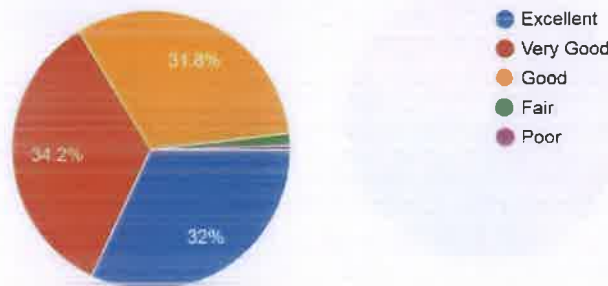

Excellent	Very Good	Good	Fair	Poor
663	625	550	17	5

2. Teachers ask open ended questions and induce students to come out with doubts and clarify them.

1,860 responses