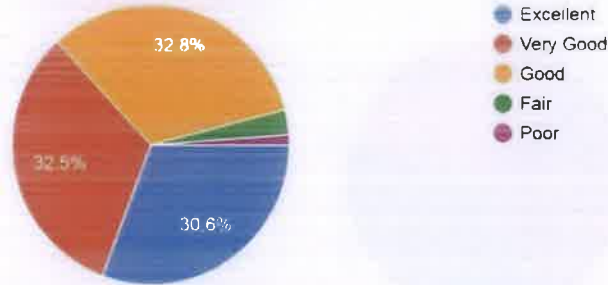

The Kavery Engineering College

Mecheri, Salem Dt, Tamilnadu- 636 453.

(Approved by AICTE, New Delhi & Affiliated to Anna University)

An ISO 9001:2015 certified Institution and accredited by NAAC with A+ grade.

11. Classrooms and Labs ambience provides good learning environment.

1,860 responses