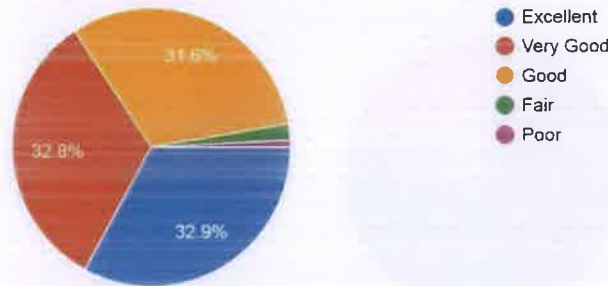

Excellent	Very Good	Good	Fair	Poor
595	602	598	44	21

4. Institution organizes guest lecturers/ seminars/ workshops at inter institution level and arrange for internships/ field visits/ projects at Industries on regular basis.

1,860 responses

Excellent	Very Good	Good	Fair	Poor
612	610	587	36	15